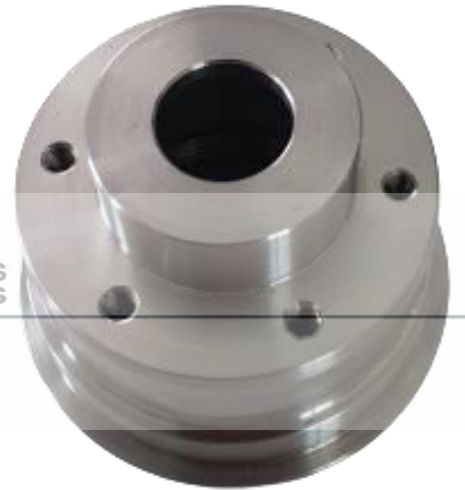

X30163 :- CAPPER CHUCK ASSEMBLY H

SN	PART NO	DESCRIPTION	QTY
1	40804	SHAFT	1
2	40803	CAP NUT	1
3	40799	SCREW SLEEVE	1
4	40802	LOCKING CAP	1
5	41184	CSK ALLEN SCREW UB M4X15 LG	8
6	30713	BEARING LOCK SLEEVE□	1
7	40801	MAIN SPRING	1
8	50221	NYLON INSERT	1
9	41181	SS GRUB SCREW M5X10 LG	3
10	41142	ADJUSTING NUT□	1
11	41146	LOCATING SCREW□	1
12	41145	BUSH HOLDING PIN□	3
13	41141	LOCK SLEEVE ORING□	1
14	41139	MAGNETIC RING TOP	1
15	41140	MAGNETIC RING BOTTOM□	1
16	41179	BALL BEARING SKF 6010 ZZ□	1
17	41178	OIL SEAL 55X75X10	1
18	41164	CAPPING HEAD DIE TOP□	1
19	41165	CAPPING HEAD DIE BOTTOM	1
20	51351	DIE OUTER ORING	1
21	51414	DIE INNER ORING	1
22	40795	CHUCK HOLDER□	1
23	41183	CSK ALLEN SCREW UB M4X20 LG	6
24	40796	NYLON BUSH□	1
25	40806	CAPSTAN NUT□	1
26	41180	CSK ALLEN SCREW UB M4X15LG□	6
27	40798	ADJUSTING RING□	1
28	41154	BEARING RING	1
29	40797	SLIDING BUSH	1
30	40805	WASHER	1
31	40800	EJECTOR SPRING□	1

8)50221:- NYLON INSERT

9)41181:-SS GRUB SCREW M5X10

EDISUN CONSULTANTS & ENGINEERS

10)41142:- ADJUSTING NUT

11)41146:- LOCKING SCREW

12)41145:- BUSH HOLDING PIN

13) 41141:- LOCK SLEEVE ORING

14)41139-MAGNETIC RING TOP

15)41140:-MAGNETIC RING BOTTOM

16)41179-BALL BEARING 6010 ZZ

17) 41178:- OIL SEAL

18)41164:-CAPPING HEAD DIE TOP

19)41165:- CAPPING HEAD DIE BOTTOM

20)51351:-DIE OUTER ORING

EDISUN CONSULTANTS & ENGINEERS

22)40795:- CHUCK HOLDER

21) 51414:- DIE INNER ORING

23)41183-CSK ALLEN SCREW UB M4X20

24)40796-NYLON BUSH

25)40806:- CAPSTAN NUT

26)41180:-CSK ALLEN SCR UB M4X15

27)40798:- ADJUSTING RING

28)41154:-BEARING RING

29)40794:- SLIDING BUSH