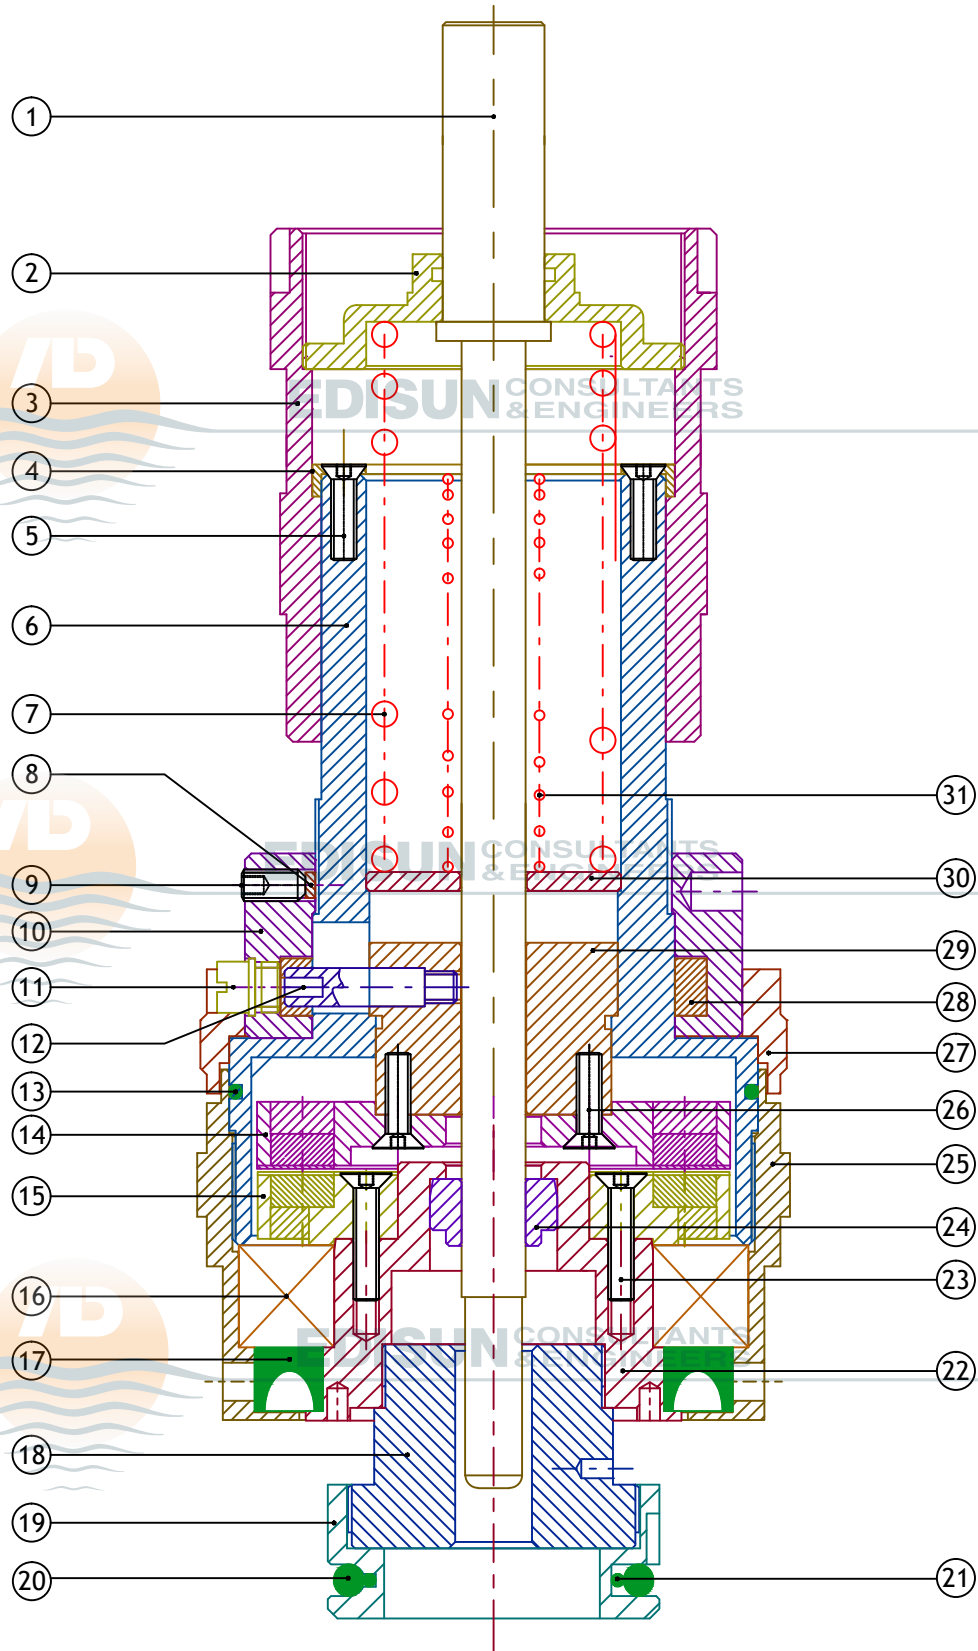

H-PET CAPPER CHUCK

EDISUN CONSULTANTS & ENGINEERS

CONTACT US:-9322270790/9699770808

EDISUN CONSULTANTS & ENGINEERS

X30163 :- CAPPER CHUCK ASSEMBLY H

 ALL RUBBER PARTS REPRESENTED IN THIS COLOR

 ALL SPRINGS REPRESENTED IN THIS COLOR

X30163 :- CAPPER CHUCK ASSEMBLY H

SN	PART NO	DESCRIPTION	QTY
1	40804	SHAFT	1
2	40803	CAP NUT	1
3	40799	SCREW SLEEVE	1
4	40802	LOCKING CAP	1
5	41184	CSK ALLEN SCREW UB M4X15 LG	8
6	30713	BEARING LOCK SLEEVE□	1
7	40801	MAIN SPRING	1
8	50221	NYLON INSERT	1
9	41181	SS GRUB SCREW M5X10 LG	3
10	41142	ADJUSTING NUT□	1
11	41146	LOCATING SCREW□	1
12	41145	BUSH HOLDING PIN□	3
13	41141	LOCK SLEEVE ORING□	1
14	41139	MAGNETIC RING TOP	1
15	41140	MAGNETIC RING BOTTOM□	1
16	41179	BALL BEARING SKF 6010 ZZ□	1
17	41178	OIL SEAL 55X75X10	1
18	41164	CAPPING HEAD DIE TOP□	1
19	41165	CAPPING HEAD DIE BOTTOM	1
20	51351	DIE OUTER ORING	1
21	51414	DIE INNER ORING	1
22	40795	CHUCK HOLDER□	1
23	41183	CSK ALLEN SCREW UB M4X20 LG	6
24	40796	NYLON BUSH□	1
25	40806	CAPSTAN NUT□	1
26	41180	CSK ALLEN SCREW UB M4X15LG□	6
27	40798	ADJUSTING RING□	1
28	41154	BEARING RING	1
29	40797	SLIDING BUSH	1
30	40805	WASHER	1
31	40800	EJECTOR SPRING□	1

PHOTOS

1) 40804 :- SHAFT

2) 40803 :- CAP NUT

3) 40799 :- SCREW SLEEVE

4) 40802 :- LOCKING CAP

5) 41184 :- CSK ALLEN SCREW UB M4X15 LG

6) 30713 :- BEARING LOCK SLEEVE

7)40801:- MAIN SPRING

8)50221:- NYLON INSERT

9)41181:-SS GRUB SCREW M5X10

EDISUN CONSULTANTS & ENGINEERS

10)41142:- ADJUSTING NUT

11)41146:- LOCKING SCREW

12)41145:- BUSH HOLDING PIN

13) 41141:- LOCK SLEEVE ORING

14)41139-MAGNETIC RING TOP